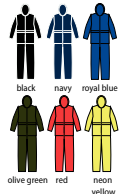

RS95 Result

Waterproof Jacket/Trouser Suit in Carry Bag

190T PVC coated StormDri 2000 polyester. Waterproof 2000mm with taped seams. Windproof. Hood with tear release closure. Jacket has full length zip, vented back, underarm ventilation eyelets, two front pockets, inner storm cuffs and adjustable drawcord hem. Reflective safety triangles to front and back. Trousers have elasticated waistband, slit access to pockets. Open leg ends with snap adjusters. Comes in zip closing branded carry bag. Cut out label.