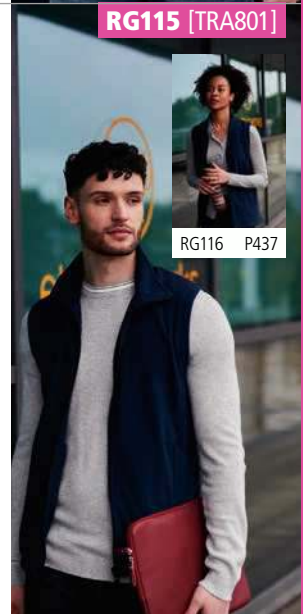

RG115 Regatta
Micro Fleece Bodywarmer

100% polyester 210 series Layerlite® micro fleece. Unlined. Taped neck. Full length zip. Two front zip pockets. Open hem. Branding on back of collar/no branding. Cut out label (some colours in transition).

Weight: 210 gsm

Size:	S	M	L
Chest (to fit):	37/38	39/40	41/42
Size:	XL	XXL	3XL
Chest (to fit):	43/44	46/48	49/51

RG116 P437