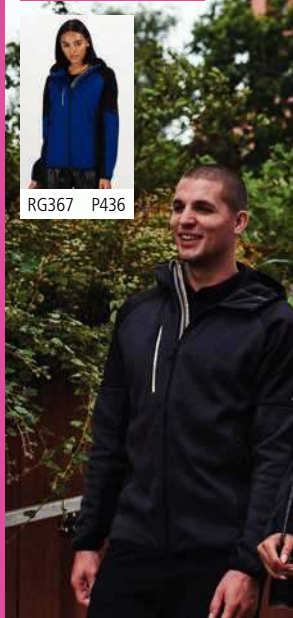

RG110 P434

RG366 [TRF620]