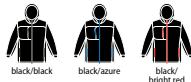

T9605

TEE JAYS

T9604 P358

GXJ2

STORMTECH
nurtured by nature

GXJ2W P359

**GXJ2 Stormtech
Olympia Shell Jacket**

Polyester ripstop outer.
Polyester lining. H2XTREME® technology.
Waterproof 5000mm with critically taped seams. Breathable 5000g.
PFC-free DWR showerproof finish. Grown on adjustable hood.
Full length contrast zip with inner zip guard. Contrast right chest zip pocket.
Tear release adjustable cuffs. Drawcord hem.
Branding on zip pulls and right hem.