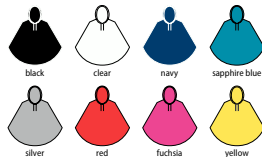

SC10 Splashmacs Rain Poncho

PVC poncho style rain cape. Waterproof and windproof. Popper neck closure. Drawcord hood. Can be opened up and laid flat to double as a groundsheet. Comes in a stud closure carry case with a drawcord handle. Carry case branded on one side - other side free for decoration.