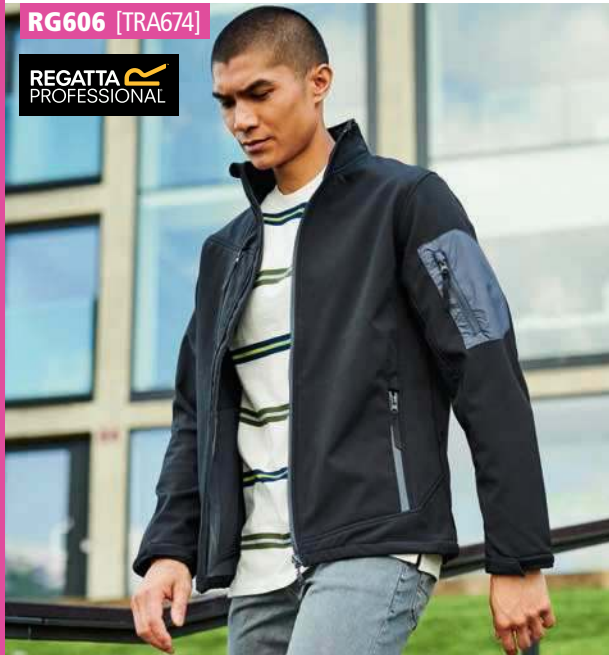

Size: XS S M L
Chest (to fit): 35/36 37/38 39/40 41/42
Size: XL XXL 3XL 4XL
Chest (to fit): 43/44 46/48 49/51 52/54

RG606 [TRA674]

**REGATTA
PROFESSIONAL**

RG422 [TRA618]

**CONTRAST
COLLECTION
REGATTA
PROFESSIONAL**