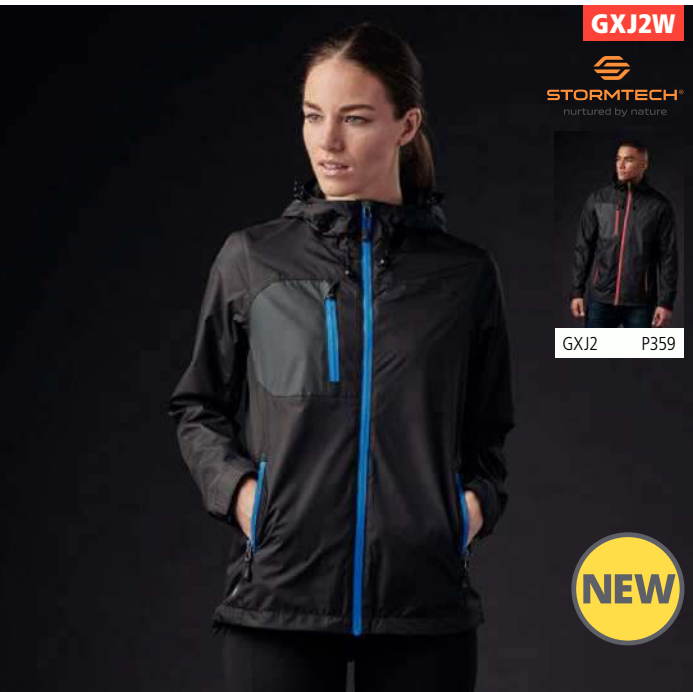

**GXJ2W Stormtech
Ladies Olympia Shell Jacket**

Polyester ripstop outer.
Polyester lining. H2XTREME® technology.
Waterproof 5000mm with critically taped seams. Breathable 5000g. PFC-free DWR showerproof finish. Grown on adjustable hood. Full length contrast zip with inner zip guard. Contrast right chest zip pocket. Tear release adjustable cuffs. Drawcord hem. Branding on zip pulls and right hem.

Size:	S	M	L	XL	XXL
Chest (to fit):	32/35	35/38	38/41	41/44	44/47

GXJ2W

STORMTECH
nurtured by nature

GXJ2 P359

So DENIM
by AWDiS

**SD60 So Denim
Noah Denim Jacket**

99% cotton/1% elastane.
Stretch denim. Fashion fit. Classic denim jacket panelling. Hanging loop.
Shank button closure. Two chest pockets with flap closure. Two front pockets.
Single button cuffs.
Contrast twin needle stitching.

Size:	S	M	L
Chest (to fit):	36	40	44
Size:	XL	XXL	
Chest (to fit):	48	52