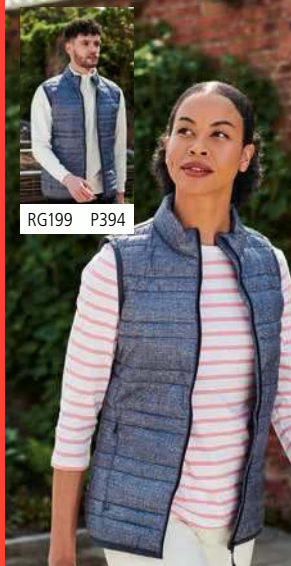

RG207 [TRA857]

RG199 P394