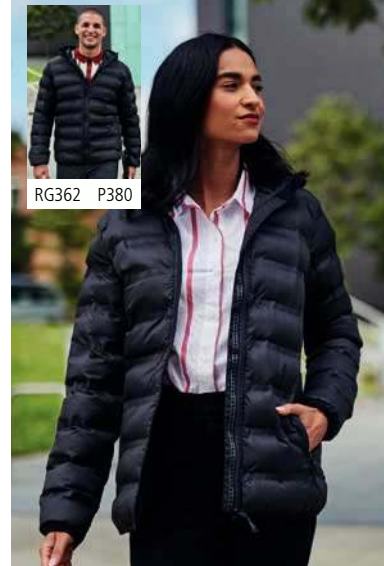

RG363 Regatta Ladies X-Pro Icefall III Insulated Jacket

Micro poplin polyester outer. Polyester lining. Warmloft insulation. Showerproof and windproof. Welded seams. Grown on hood with bound opening. Full length zip with chin guard and inner zip guard. Two front zip pockets. Stretch bound cuffs and hem. Cut out label.

Size:	S	M	L
Ladies size:	10	12	14
Chest (to fit):	34	36	38
Size:	XL	XXL	3XL
Ladies size:	16	18	20
Chest (to fit):	40	43	45

RG363 [TRA524]

RG362 P380