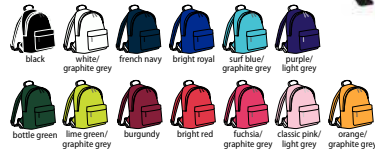

SOL'S®
the fair spirit

70101

70101 Kids Rider Backpack

600D polyester.
Nylon grab handle. Padded adjustable and reinforced straps. Padded back. Main zip compartment. Front zip pocket. Inner name label.

Dimensions: 30 x 25 x 12 cm